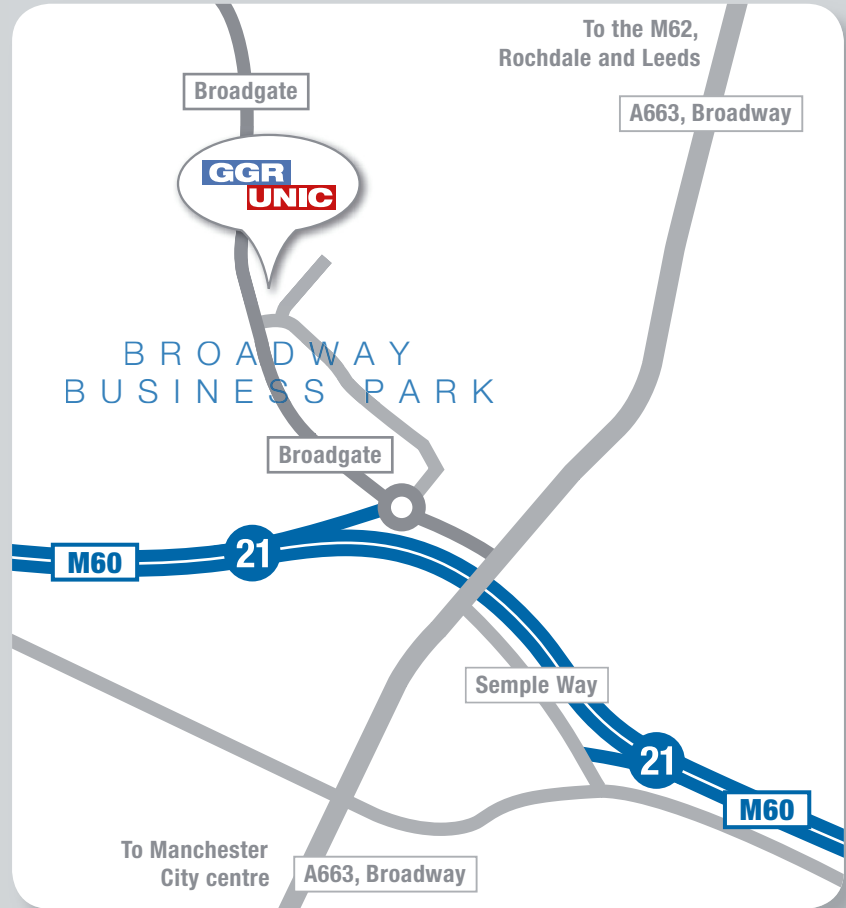

How To Find Us

GGR-UNIC NORTH

Presentation House
Broadgate
Broadway Business Park
Oldham
OL9 0JA

Phone: +44 (0)161 683 2580

Fax: +44 (0)161 683 4444

Email: info@ggrglass.co.uk

Web: www.ggrglass.co.uk

From The M60 - Travelling North

- Leave the M60 at junction 21 in the direction of CHADDERTON, A663, ROCHDALE, A627(M) and join Semple Way. Turn right at the first set of traffic lights. Keep to the left lane.
- At the next set of traffic lights cross the motorway bridge, to your right - keeping to the left hand lane. Leave Broadway (A663) at the next set of lights and turn left into Broadgate. Stay on for 0.15 miles.
- At the small roundabout follow the road straight ahead into Broadgate/Oldham Broadway Business Park.
- Stay on Broadgate/Oldham Broadway Business Park for 0.3 miles.
- GGR-UNIC is situated on your right. Turn right onto Gateway Crescent (unmarked) and immediately left onto The Causeway. Turn left into our car park.

From The M60 - Travelling South

- Leave the M60 at junction 21 in the direction of CHADDERTON, A663, MANCHESTER CITY CENTRE. Stay on for 0.25 miles.
- At the end of the slip road, enter the roundabout and leave at the first exit onto Broadgate/Oldham Broadway Business Park.
- Stay on Broadgate/Oldham Broadway Business Park for 0.3 miles.
- GGR-UNIC is situated on your right. Turn right onto Gateway Crescent (unmarked) and immediately left onto The Causeway. Turn left into our car park.

Phone: 0161 683 2580