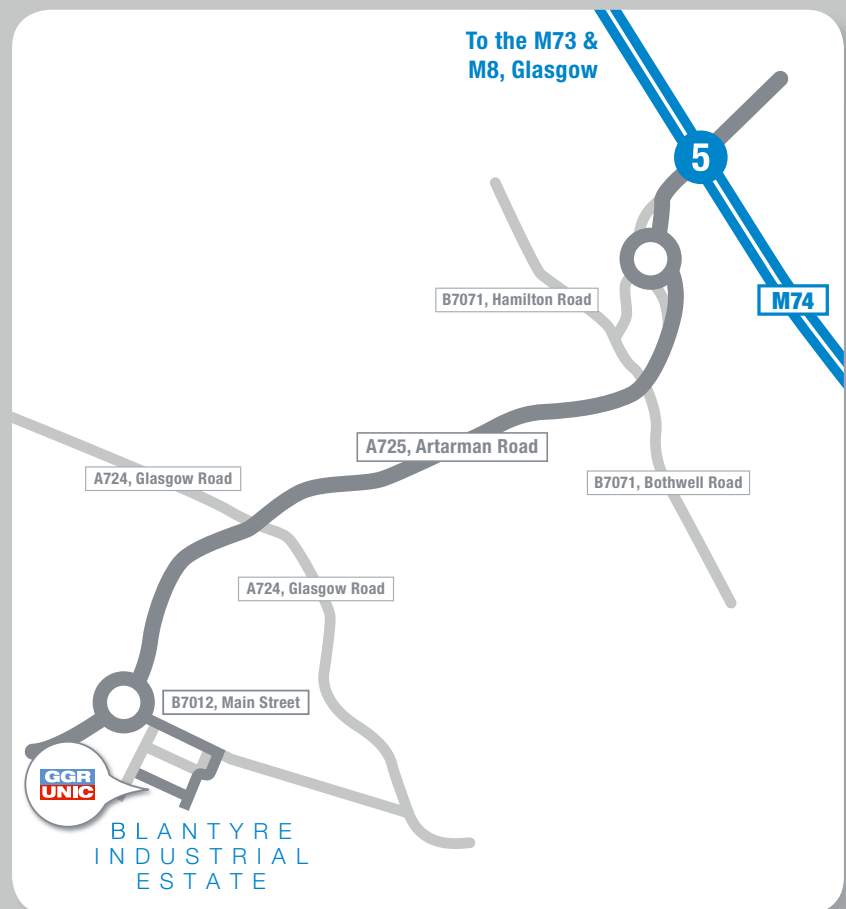

Web: www.ggrglass.co.uk

From The M74 - Junction 5

- At the roundabout, head west onto the A725/Artarman Road, heading towards Uddingston/B7071/Hamilton/East Kilbride.
- Slight left to stay on the A725/Artarman Road. Continue following the A725. Go through one roundabout.
- Take the B7012 exit toward Hamilton/Blantyre/A724.
- At the roundabout, take the first exit onto the B7012/Main Street.
- Turn right at East Avenue.
- Turn left to stay on East Avenue.
- Take the first right onto Third Road.